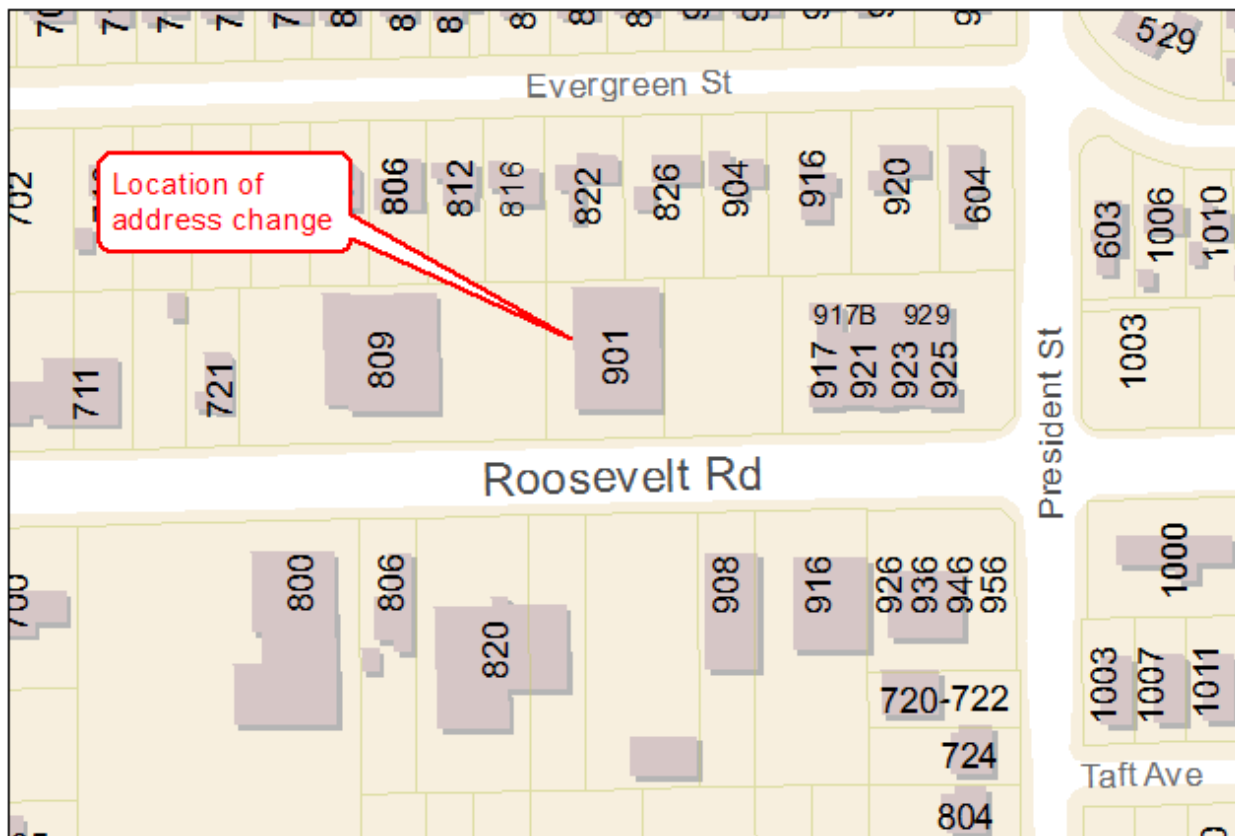

Memorandum

Paul Redman, Director of Engineering

To: All Address Map Holders

Date: October 12, 2016

Re: City of Wheaton Address Map Change

PIN
05-16-424-030

Add new address
901 E Roosevelt Rd

Changed from/Delete
915 E Roosevelt Rd

Please visit the City of Wheaton web site and subscribe to our email list or RSS feed. Our web site address is <http://www.wheaton.il.us/addresschanges/>

If you believe the City is legally required to mail these notices to you, or you do not have the ability to receive email notices or RSS feeds, please reply to this letter with your correct mailing address. Your letter should specify why you must receive notices at your postal address. You may also email your reply to it@wheaton.il.us