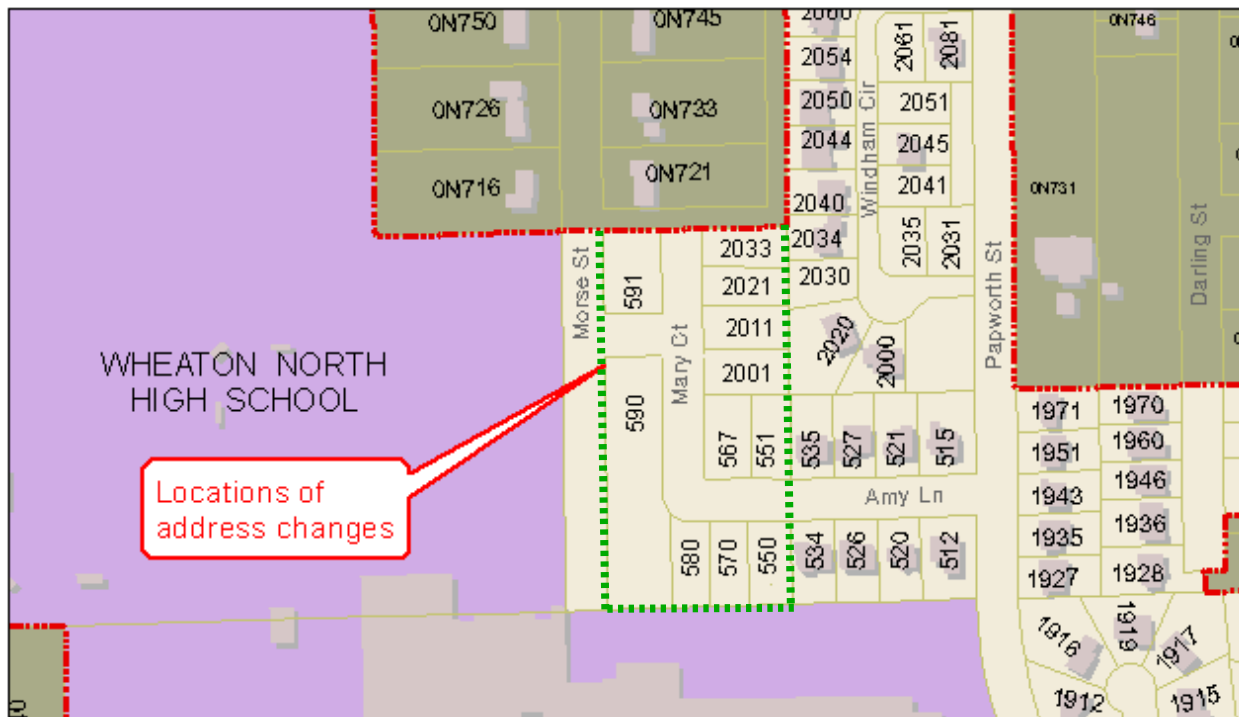

Memorandum

Tyler S. Ferguson
Development Engineer

To: All Address Map Holders

Date: May 26, 2015

Re: City of Wheaton Address Map Change, New Subdivision
Northwoods of Wheaton

New Addresses (PINs have not been assigned)

550, 551, 567, 570, 580, 590 and 591 Amy Ln
1967, 2001, 2011, 2021, 2032, 2033 Mary Ct

The City of Wheaton is no longer mailing notices of address changes. If these notices are important to you, please visit the City of Wheaton web site and subscribe to our email list or RSS feed. Our web site address is <http://www.wheaton.il.us/addresschanges/>