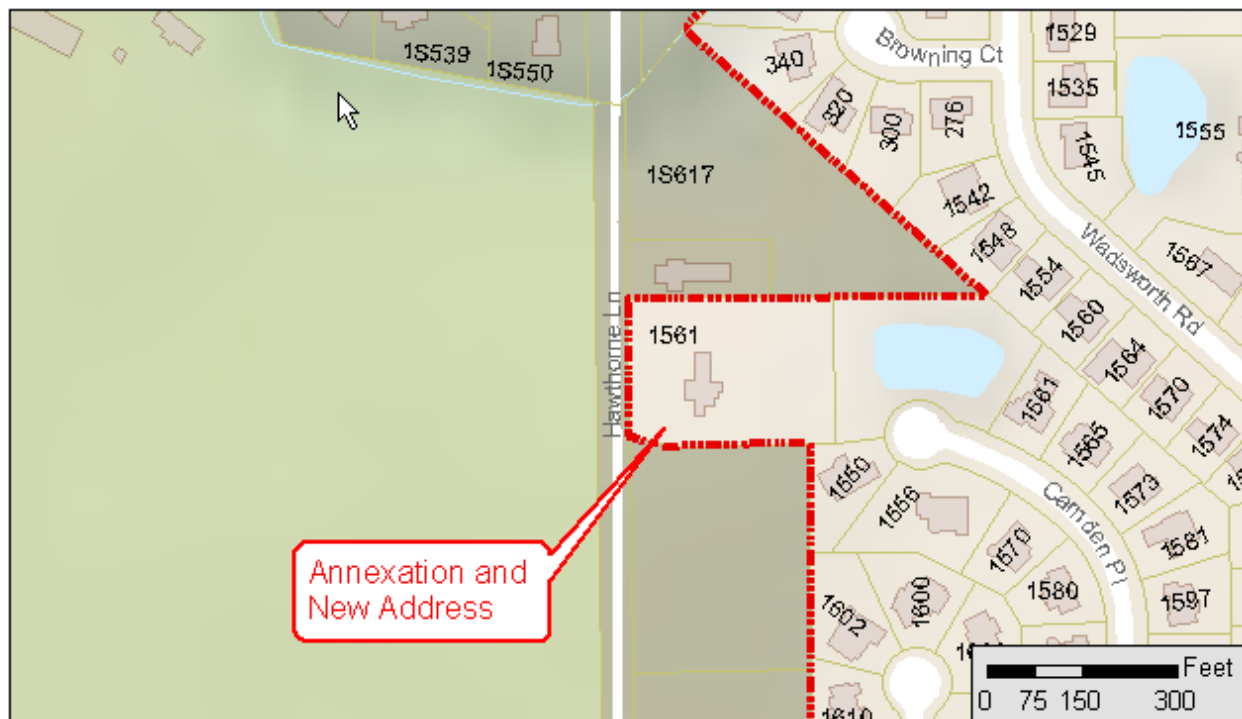

Memorandum

Tyler S. Ferguson
Development Engineer

To: All Address Map Holders

Date: May 17, 2013

Re: City of Wheaton Address Map Change

The City of Wheaton Annexation and Address Map change.

New Address

1561 S Hawthorne Ln. [PIN 0521302010]

Retired Address

15631 Hawthorne Ln.

The City of Wheaton is no longer mailing notices of address changes. If these notices are important to you, please visit the City of Wheaton web site and subscribe to our email list or RSS feed. Our web site address is <http://www.wheaton.il.us/addresschanges/>

If you believe the City is legally required to mail these notices to you, or you do not have the ability to receive email notices or RSS feeds, please reply to this letter with your correct mailing address. Your letter should specify why you must receive notices at your postal address. You may also email your reply to it@wheaton.il.us