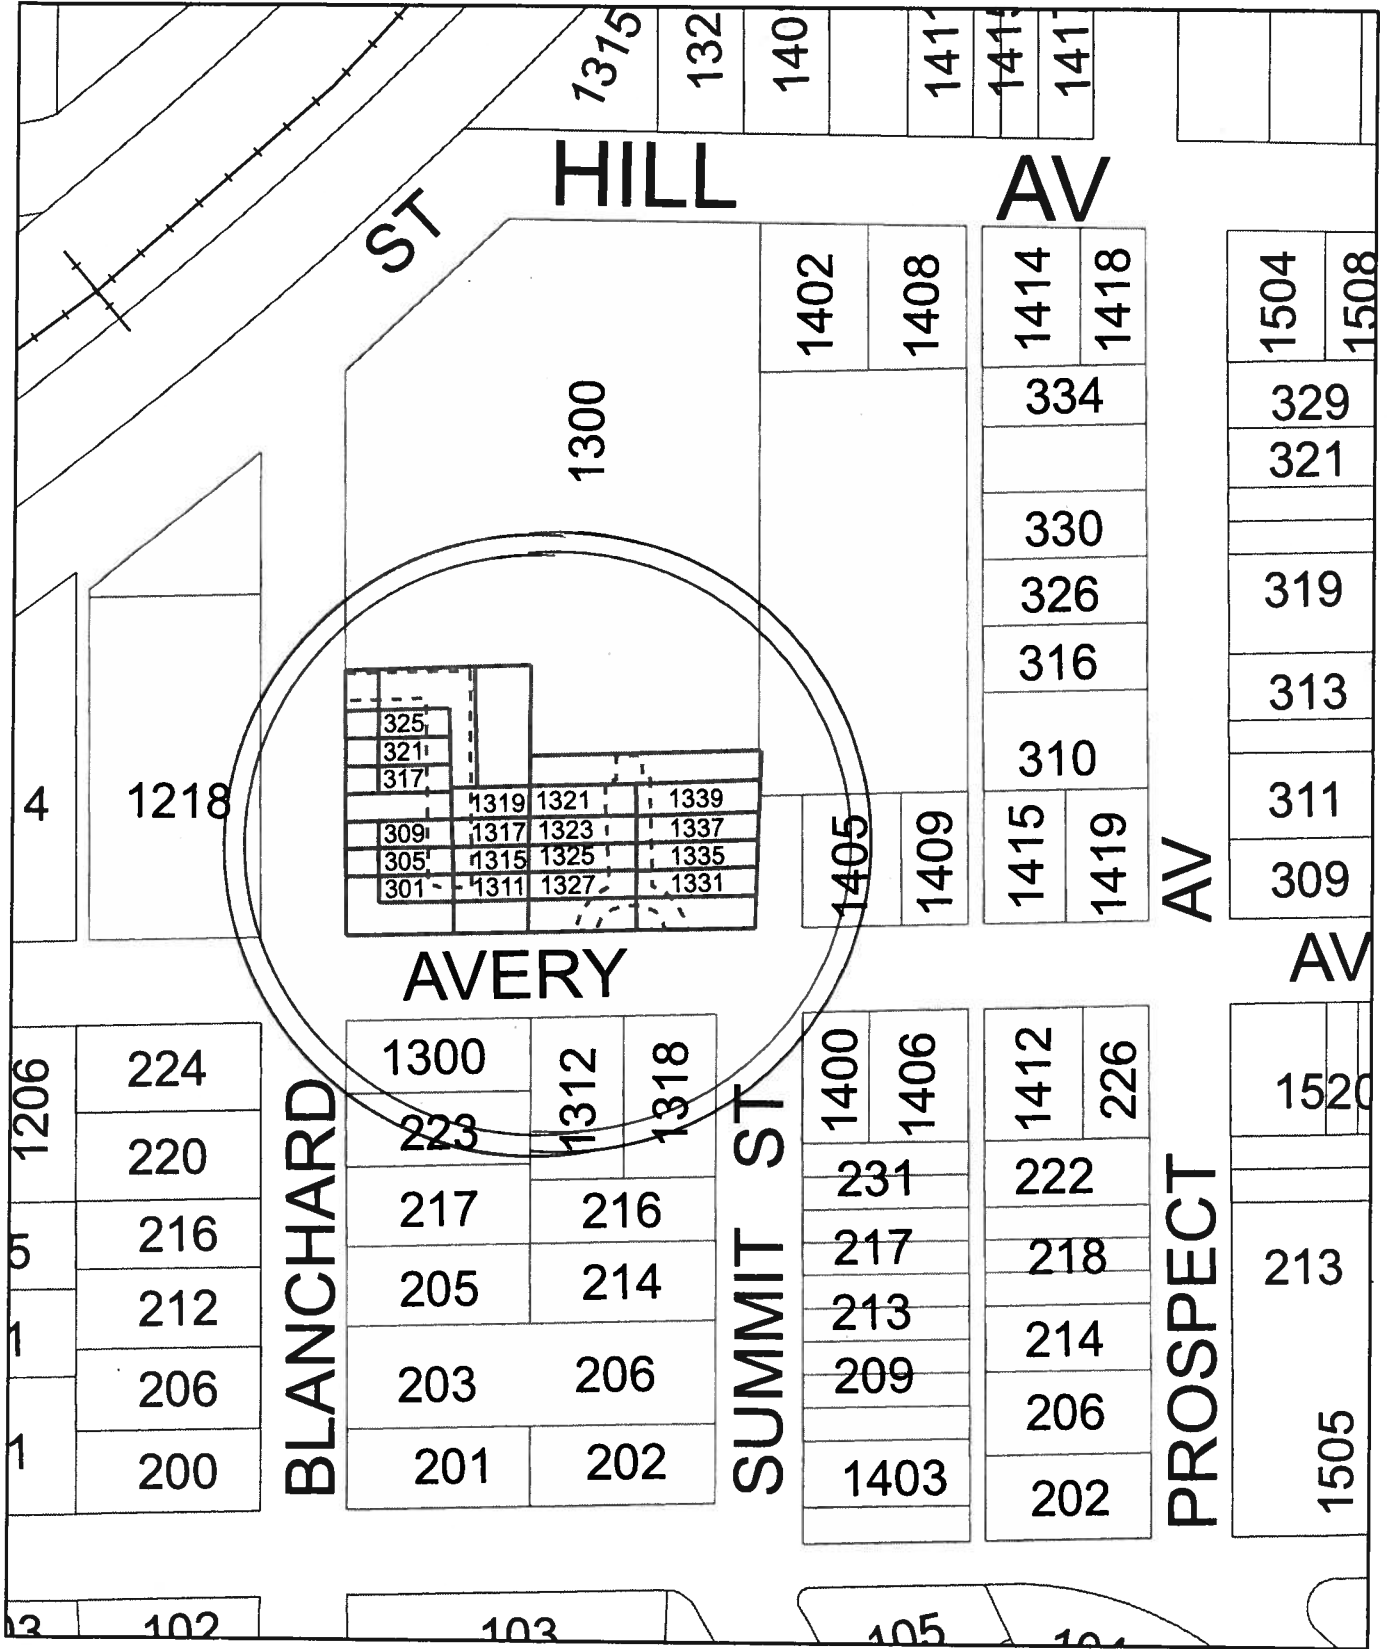

Memorandum

A handwritten signature in black ink, appearing to read "T. Ferguson", written over a horizontal line.

Tyler S. Ferguson
Development Engineer

To: All Address Map Holders

Date: March 4, 2008

Re: City of Wheaton Address Map Changes

Listed below are changes to the City of Wheaton address map:

	Old address	New address
1	418 N Scott Street	228 E Franklin Street
2	0N632 Gary Avenue	1960 Gary Avenue
3	Blanchard Court Resubdivision	Revised Plat for Blanchard Court Resubdivision
4	1411 Gables Blvd	annexation and consolidation / all 1401 Gables Blvd

**** DENOTES ANNEXATION**

Cc DuComm

All City Departments

ADDRESS MAP HOLDERS LIST

Address Update 228 E. Franklin St

Formerly 418 N. Scott

Address Update

1960 Gary Ave, formerly 0N632 Gary Ave.

- Address Update -
Blanchard Court Subdivision

W

3

4

Address Update 1401 S. Gables Blvd.

Annexation & Consolidation