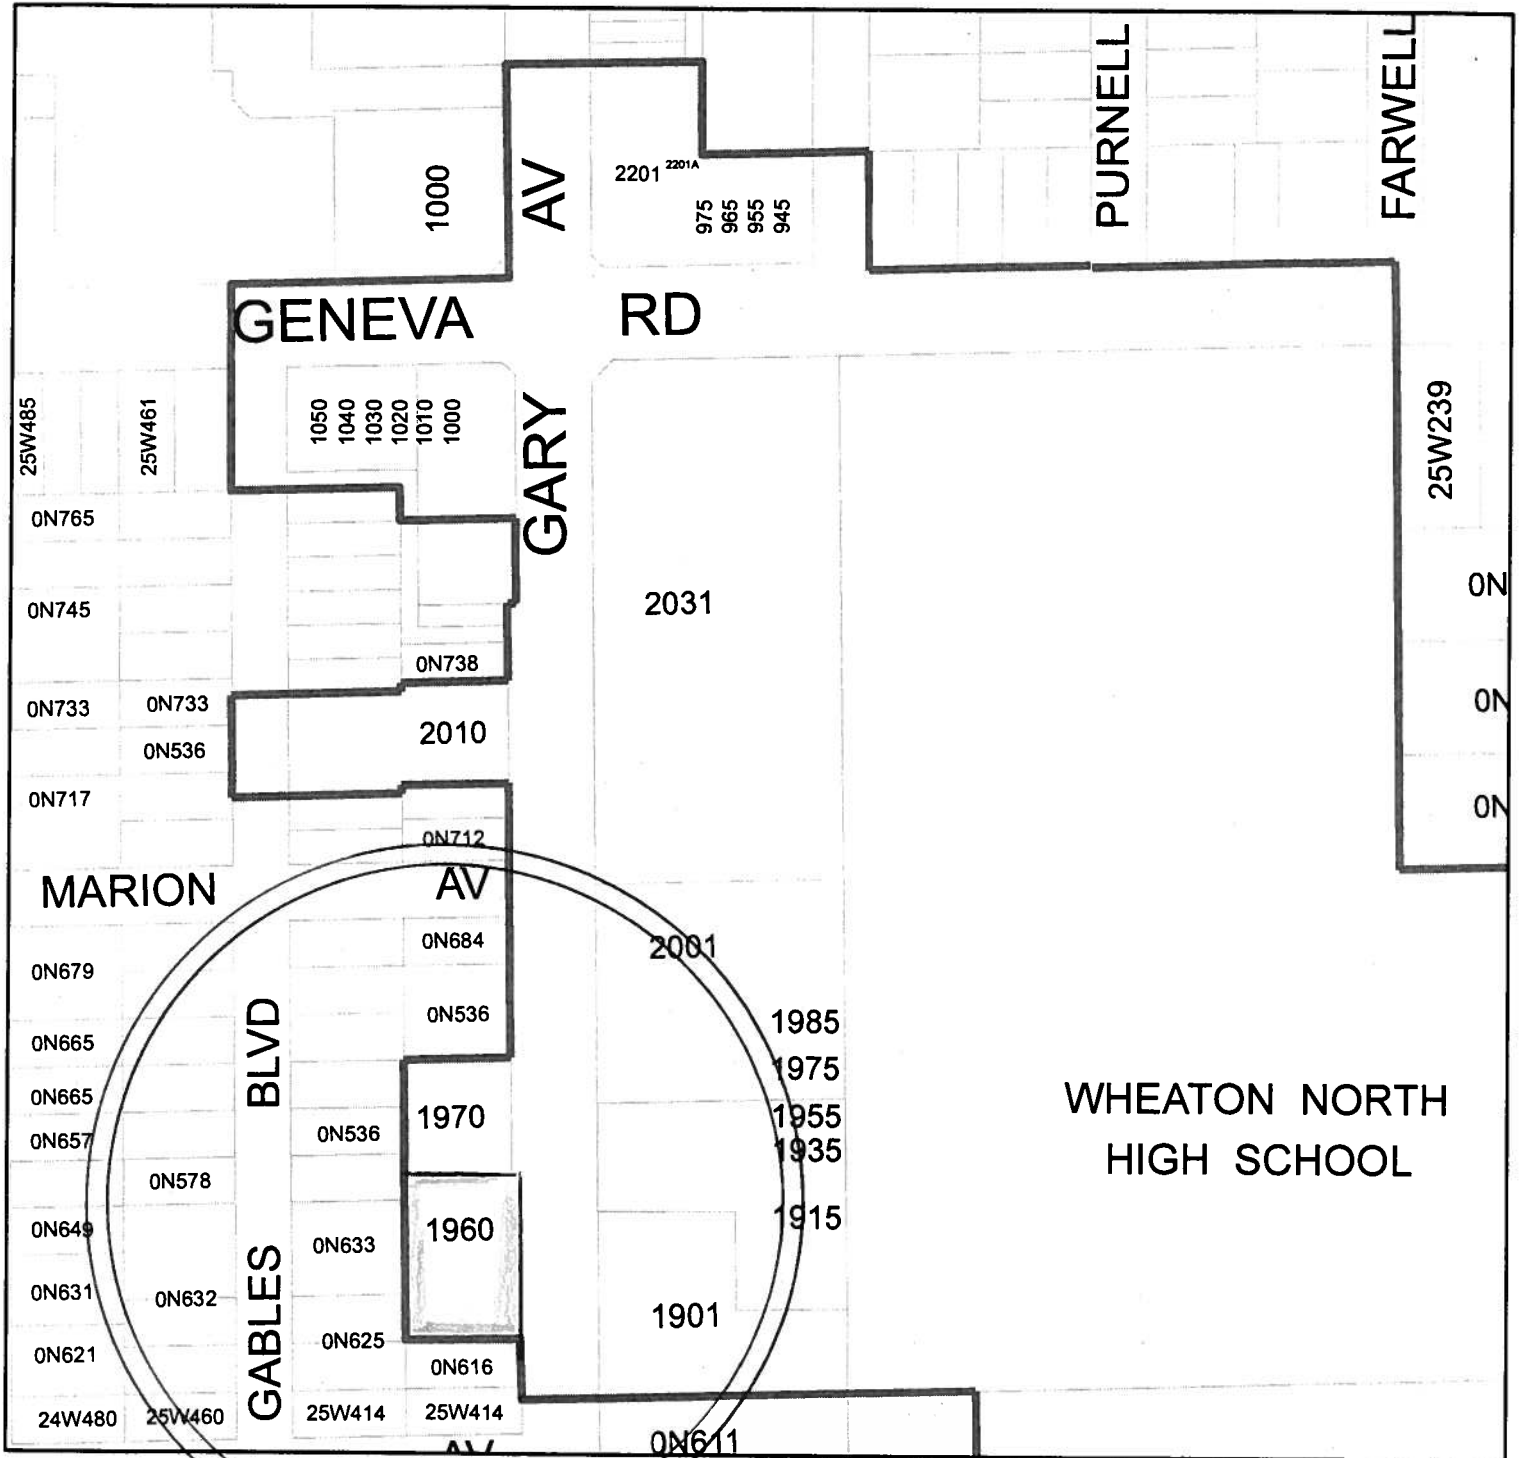

Memorandum

A handwritten signature in black ink, appearing to read "T. Ferguson", written over a horizontal line.

Tyler S. Ferguson
Development Engineer

To: All Address Map Holders

Date: March 4, 2008

Re: City of Wheaton Address Map Changes

Listed below are changes to the City of Wheaton address map:

	Old address	New address
1	418 N Scott Street	228 E Franklin Street
2	0N632 Gary Avenue	1960 Gary Avenue
3	Blanchard Court Resubdivision	Revised Plat for Blanchard Court Resubdivision
4	1411 Gables Blvd	annexation and consolidation / all 1401 Gables Blvd

**** DENOTES ANNEXATION**

Cc DuComm

All City Departments

ADDRESS MAP HOLDERS LIST

Address Update 228 E. Franklin St

Formerly 418 N. Scott

Address Update

1960 Gary Ave, formerly 0N632 Gary Ave.

- Address Update -
Blanchard Court Subdivision

W

3

4

Address Update 1401 S. Gables Blvd.

Annexation & Consolidation