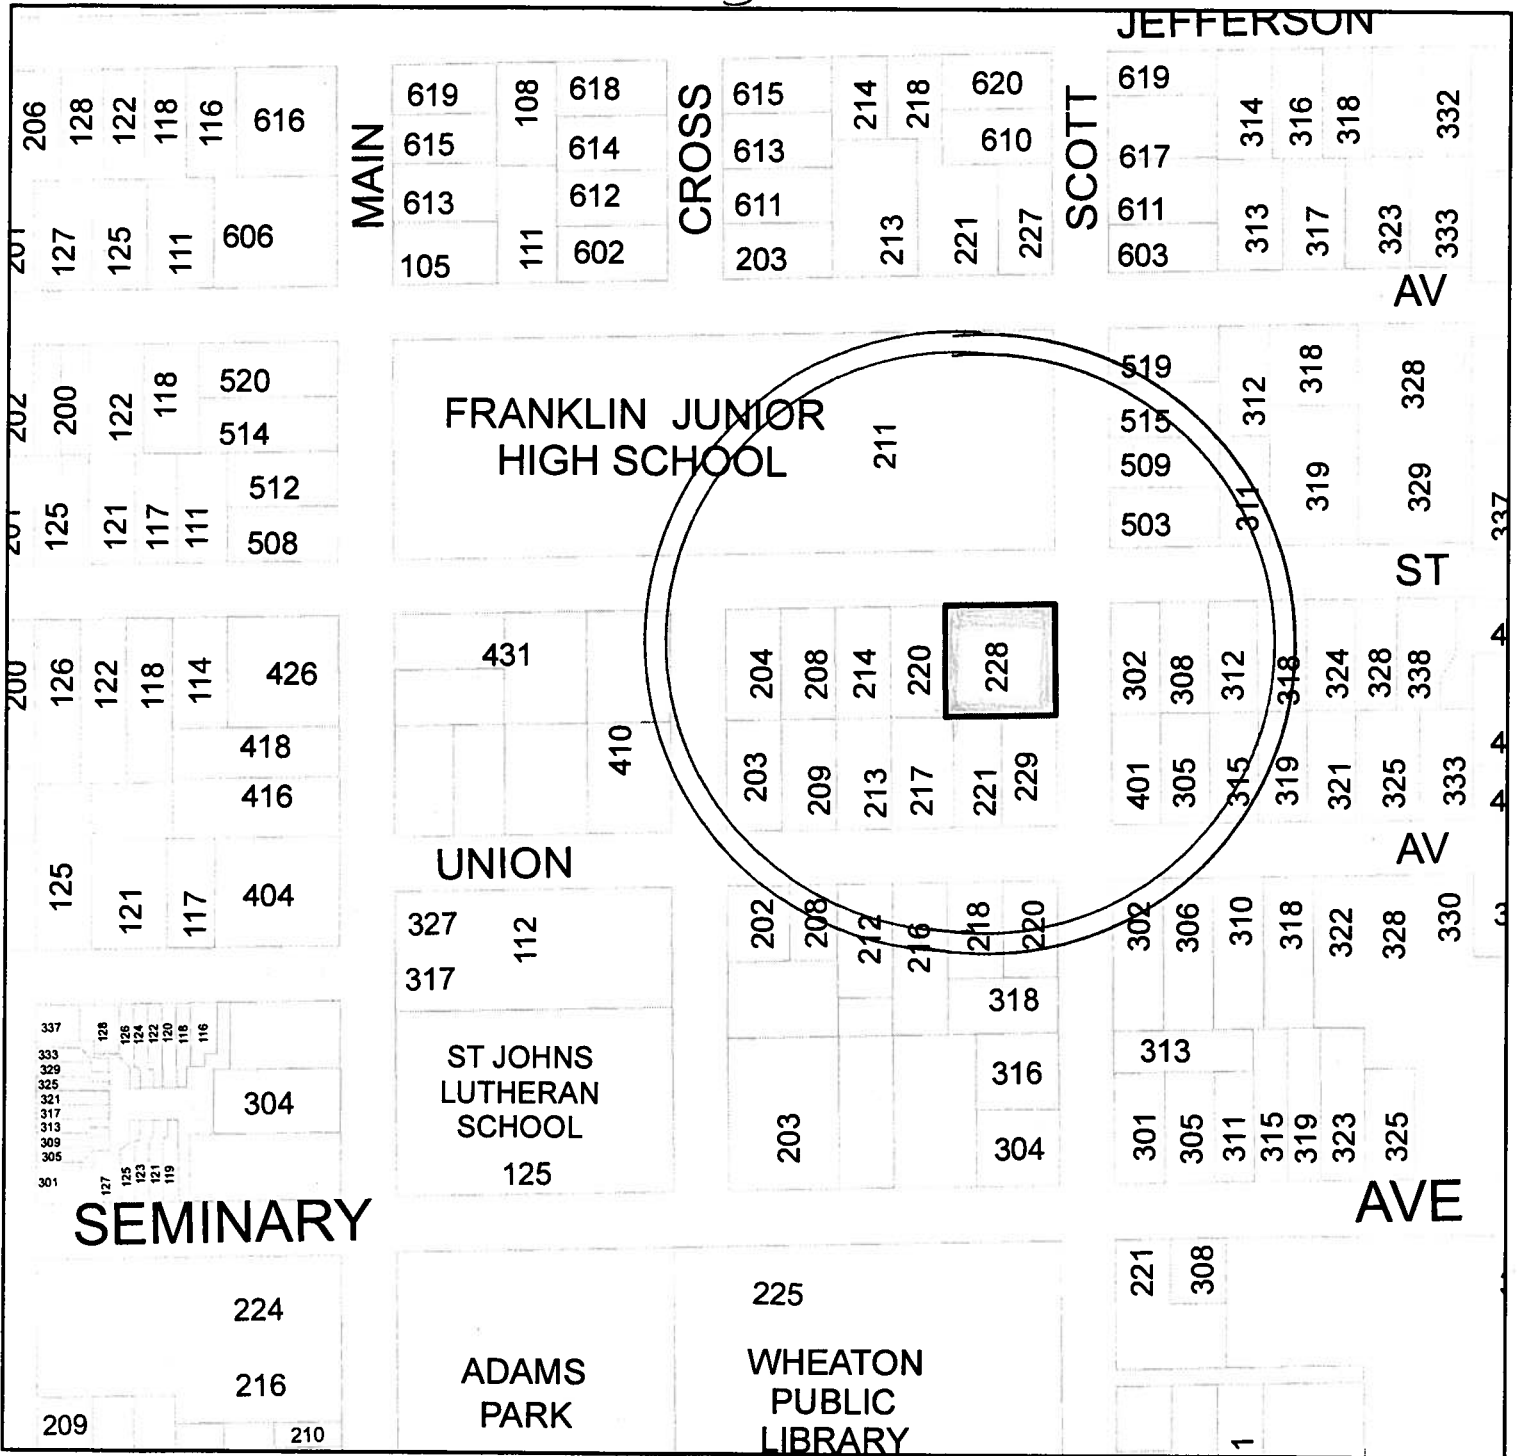

Memorandum

A handwritten signature in black ink, appearing to read "T. Ferguson", written over a horizontal line.

Tyler S. Ferguson
Development Engineer

To: All Address Map Holders

Date: March 4, 2008

Re: City of Wheaton Address Map Changes

Listed below are changes to the City of Wheaton address map:

	Old address	New address
1	418 N Scott Street	228 E Franklin Street
2	0N632 Gary Avenue	1960 Gary Avenue
3	Blanchard Court Resubdivision	Revised Plat for Blanchard Court Resubdivision
4	1411 Gables Blvd	annexation and consolidation / all 1401 Gables Blvd

**** DENOTES ANNEXATION**

Cc DuComm

All City Departments

ADDRESS MAP HOLDERS LIST

Address Update 228 E. Franklin St

Formerly 418 N. Scott

Address Update

1960 Gary Ave, formerly 0N632 Gary Ave.

- Address Update -
Blanchard Court Subdivision

W

3

4

Address Update 1401 S. Gables Blvd.

Annexation & Consolidation