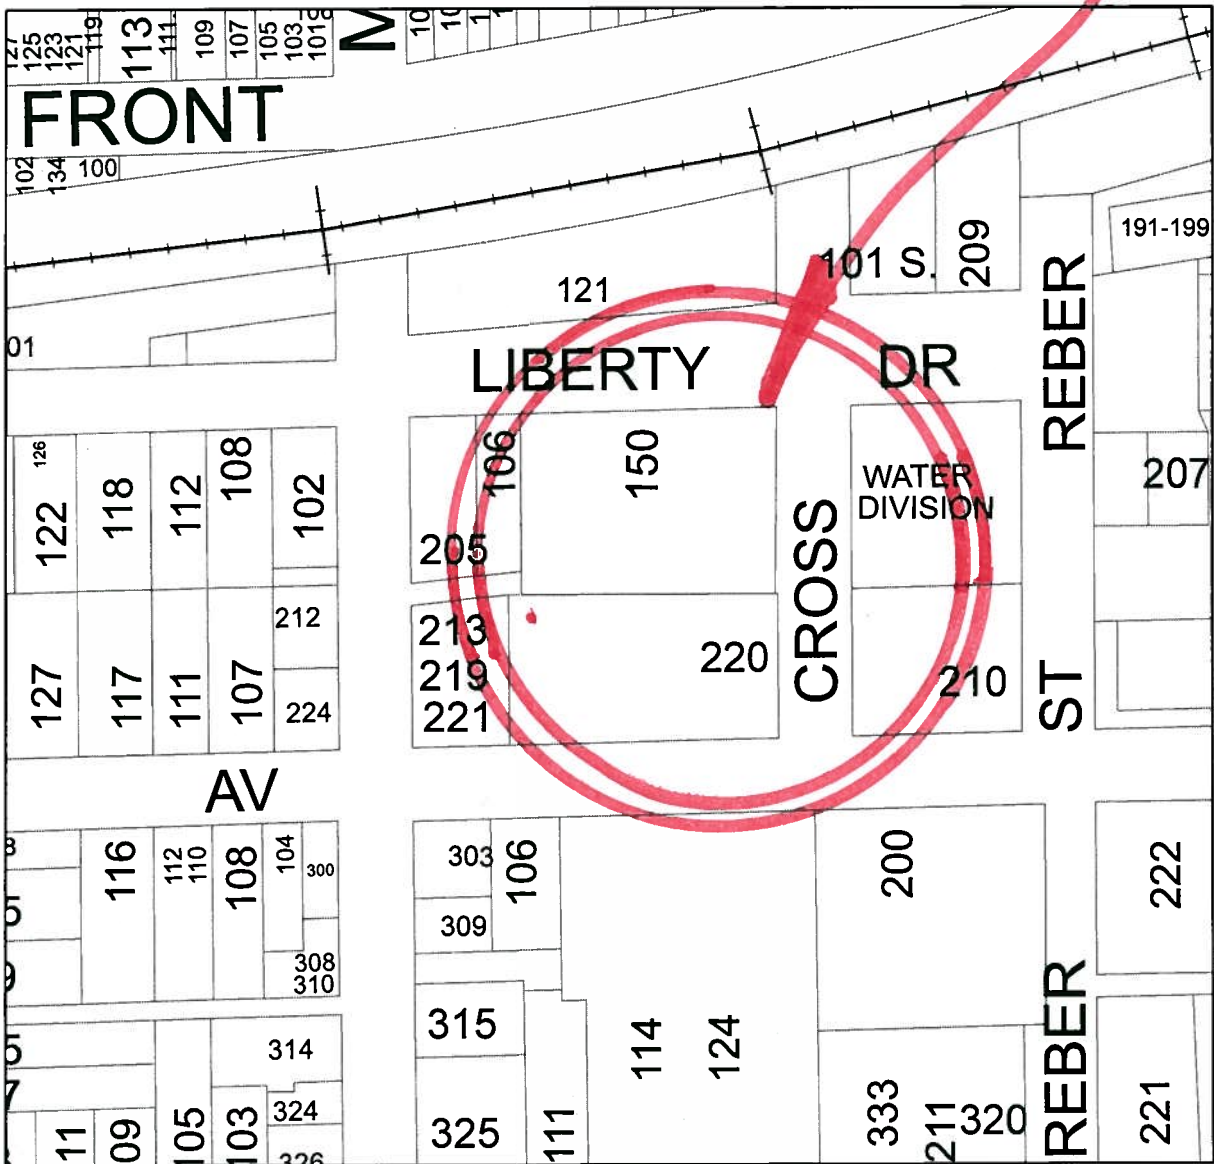

#3

Parking Garage @ 220 S. Cross St
Address Change @ 150 E. Liberty Dr