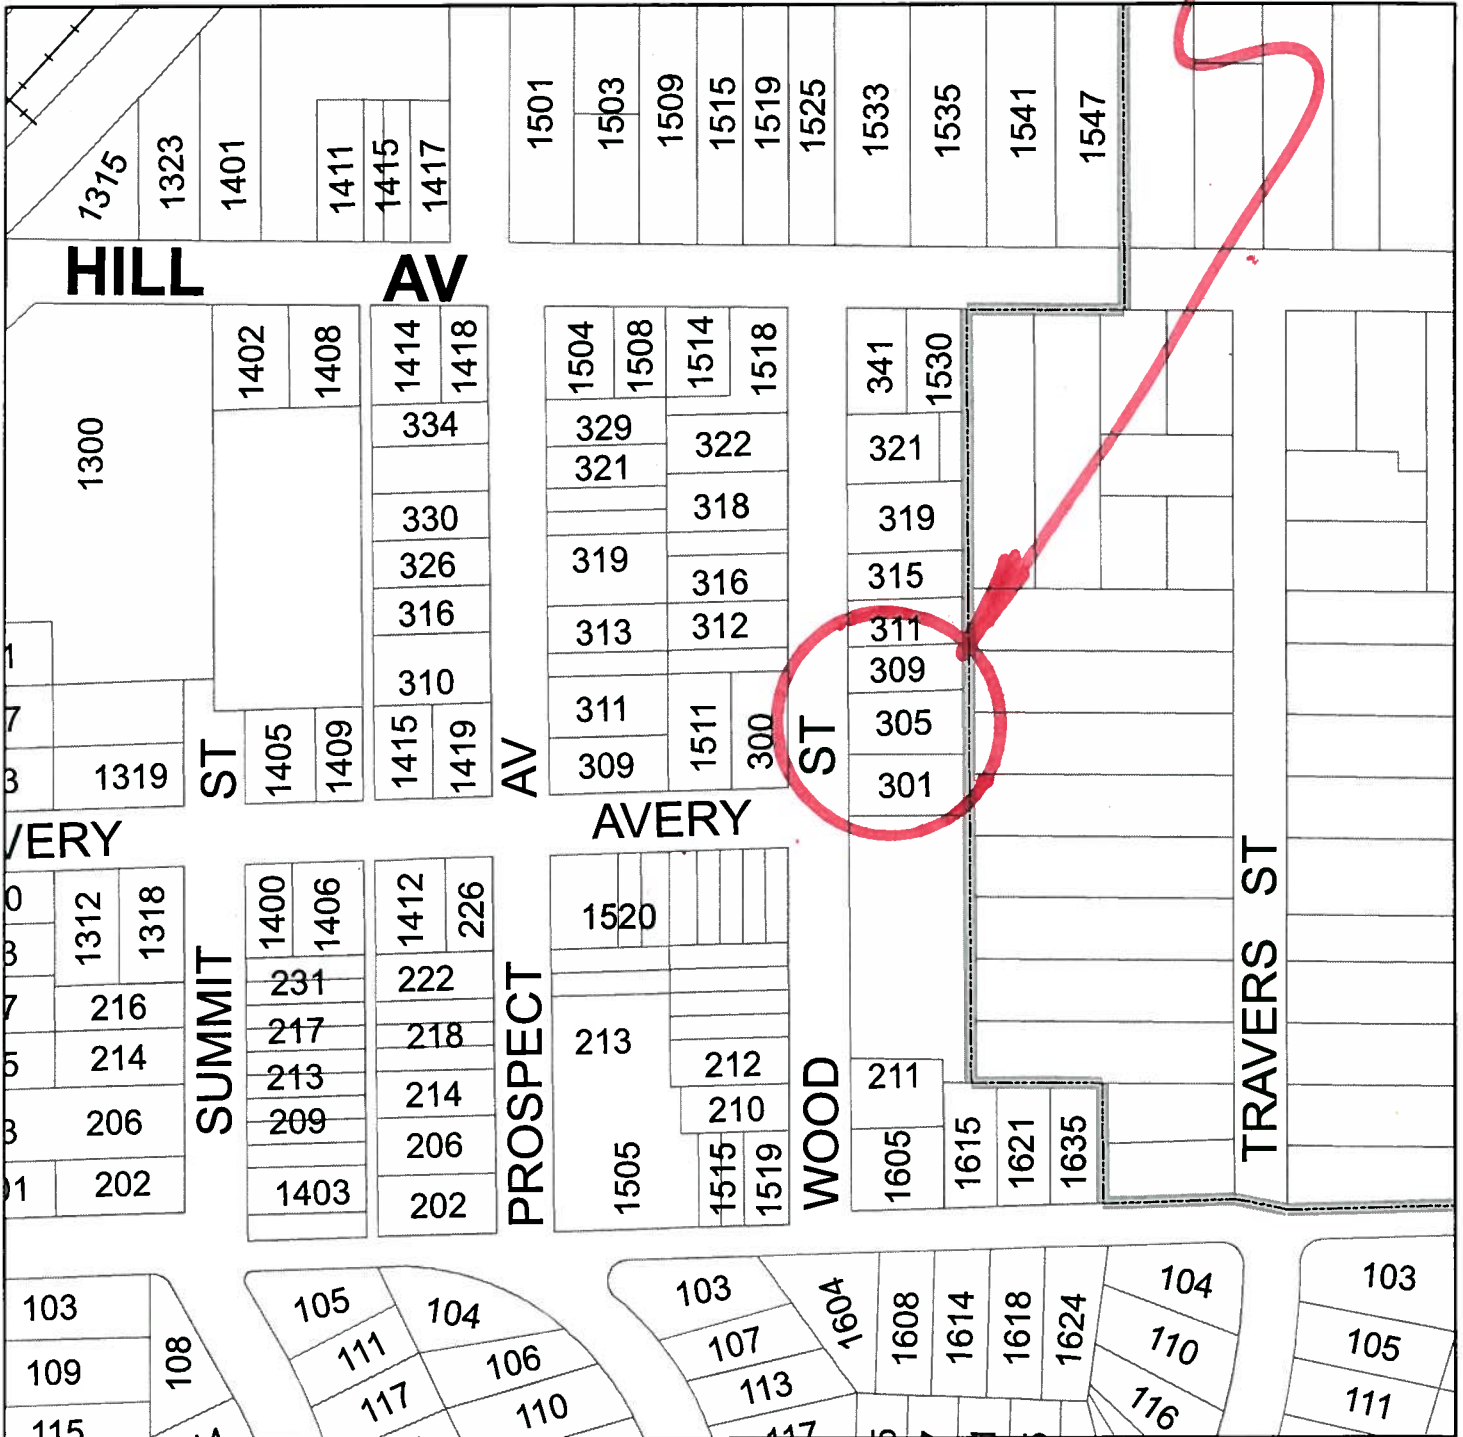

Cherry Hill Resubdivision

309 Wood St
305 Wood St
301 Wood St

#2