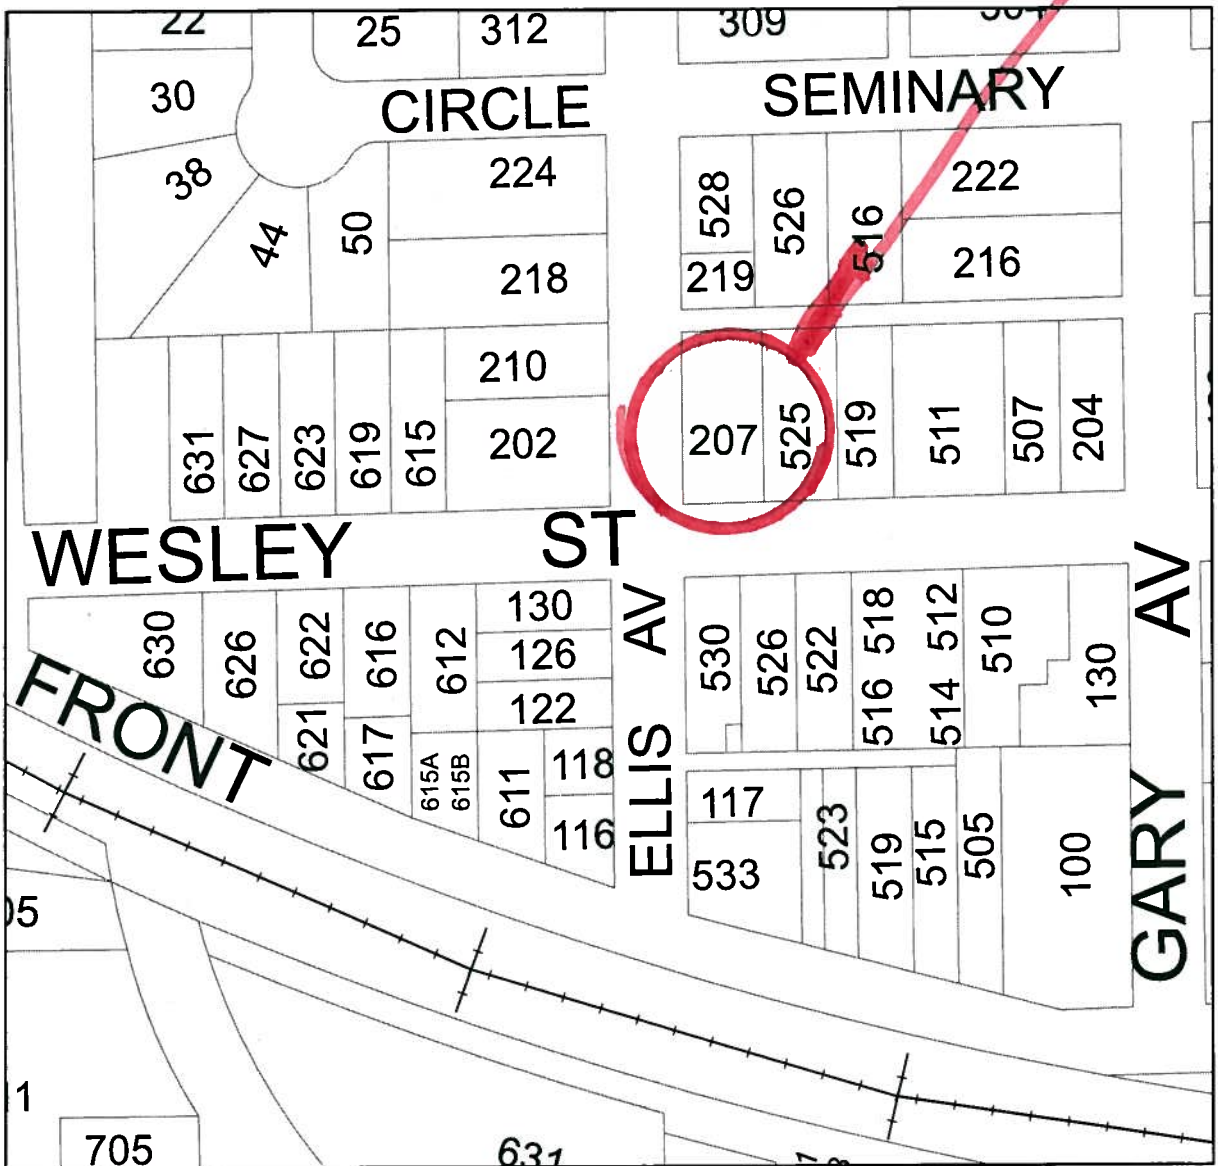

	<b><i>Old address</i></b>	<b><i>New address</i></b>
1	529 W Wesley Street	207 N Ellis Avenue
2	Cherry Hill Subdivision at Wood and Avery 3-lot subdivision	
3	120 E Liberty	150 E Liberty
	Old Chicago Title and Trust and new parking garage	220 S. Cross Street
4	Amberwood Estates Subdivision on Orchard Road	

**\*\* DENOTES ANNEXATION**

***Cc DuComm***

***All City Departments***

***ADDRESS MAP HOLDERS LIST***

Address Change  
207 N. Ellis Ave (formerly 529 W. Wesley St.)

To: ~~Fr~~ City of Wheaton

Hereby, we are submitting request for change of address from 529 WESLEY ST TO 207 ~~B~~ ELLIS ST due to proposed addition to the house. Thank you in advance